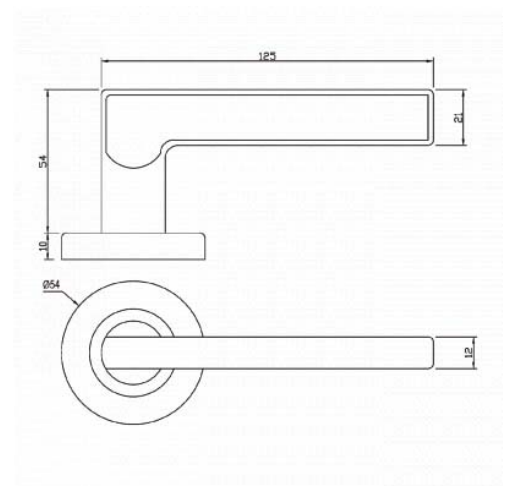

B ROUND ROSE DOOR FURNITURE PASSAGE SET 72 LEVER

DETAILS

PRODUCT CODE

B0172SSS

DOOR THICKNESS

Suits 32-50mm Doors

FIXING

Concealed 38mm-41mm horizontal bolt through fixing

HANDING

Non-Handed

MATERIAL

304 Grade Stainless Steel

OVERALL DIAMETER

54mm

OVERALL THICKNESS

10mm

PRODUCT SERIES

B Round Rose Door Furniture

WARRANTIES

25 Years Mechanical

NOTES

Product code identifies SSS finish

FINISHES

Satin Rose Gold (SRG)